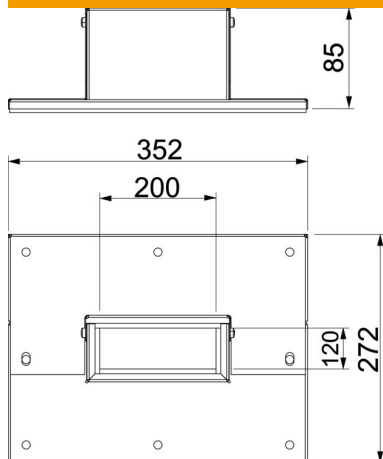

# Technical data sheet

Wall connection collar, 3- and 4-sided, duct height 120 mm,  
pure white

Item number: 7218132

Wall connection collar, 4-sided, with integrated seal for PYROLINE® Rapid PLM installation duct. For mounting in the area of wall and ceiling connections as well as wall penetrations. Can also be used as 3-sided wall connection collar for direct wall or ceiling mounting of the duct.

## Master data

Item number	7218132
Type	PLM WC 1220 RW
Description 1	Wall connection collar
Description 2	3- and 4-sided
Manufacturer	OBO
Dimension	85x253x273
Colour	Pure white; RAL 9010
Material	Steel
Surface	Powder-coated
Surface standard	
Smallest sales unit	1
Unit of quantity	Piece
Weight	94.6 kg
Weight unit	kg/100 pc.
CO2 Footprint (GWP) Cradle-to-Gate	5,1083 kg CO2e / 1 Piece

# Technical data sheet

Wall connection collar, 3- and 4-sided, duct height 120 mm,  
pure white

Item number: 7218132

## Dimensions

Dimension B	352 mm
Dimension b	200 mm
Dimension D	272 mm
Dimension d	120 mm